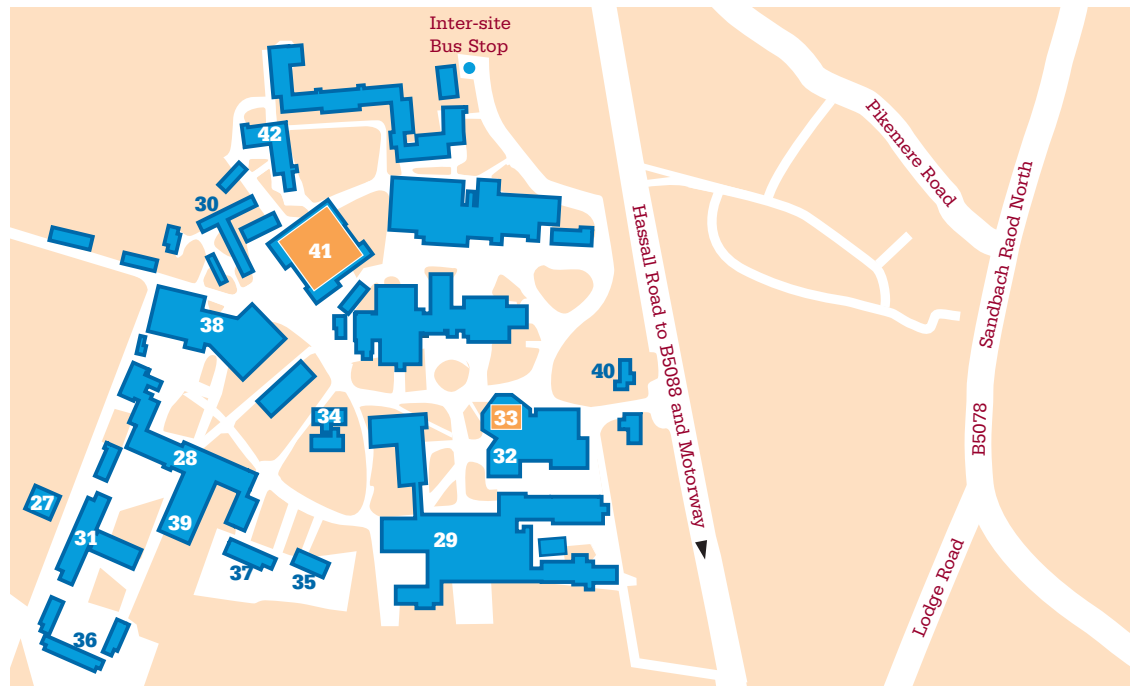

Key to Alsager Campus

27 Daisy Bank	35 Melrose
28 Emberton Hall	36 South Close
29 Exercise & Sport Science/Leisure Management	37 Southfields Bungalow
30 Hollinshead	38 Sports Centre
31 Kellett Hall	39 Swimming Pool
32 Lecture Theatre	40 The Lodge
33 Library & Reception	41 Wesley Centre
34 Maynard	42 Westfield Flat

Alsager Campus

Hassall Road, Alsager ST7 2HL
Reception tel: + 44 (0) 161 247 5311